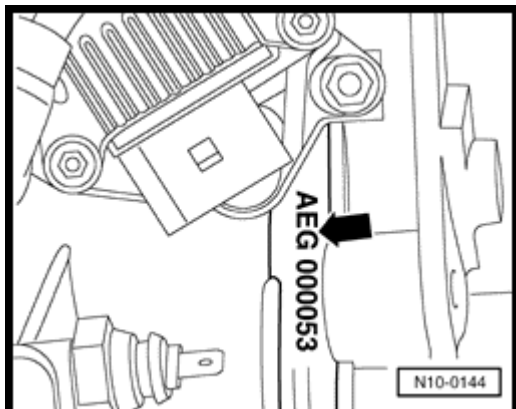

Volkswagen New Beetle
2.0 Liter 4-cyl General, Engine (Engine Code AEG)
00 General (Page GR-00)

- [Technical data](#)
- [Engine number, location](#)
- [Engine, data](#)

Volkswagen New Beetle
2.0 Liter 4-cyl General, Engine (Engine Code AEG)
Technical data (Page 00-1)

Engine number, location

The engine number ("Engine Code letters" and "Serial number") can be found on the front of the engine near the engine / transmission seam.

Volkswagen New Beetle
2.0 Liter 4-cyl General, Engine (Engine Code AEG)
Technical data (Page 00-2)

Engine, data

Code	AEG
Production	02.98 ➤
Displacement liters	2.0
Power kW / RPM	85/5400
Torque Nm / RPM	170/2400
Bore Ø mm	82.5
Stroke mm	92.8
Compression :1	10.0
RON minimum	91 lead free
Fue Injection system	Motronic
Igniton system	Motronic
Knock control	YES
On Board Diagnostic version	OBD II
Oxygen sensor control	YES
Three Way Catalyst	YES
Exhaust Gas Recirculation	NO
Secondary Air Injection system	YES